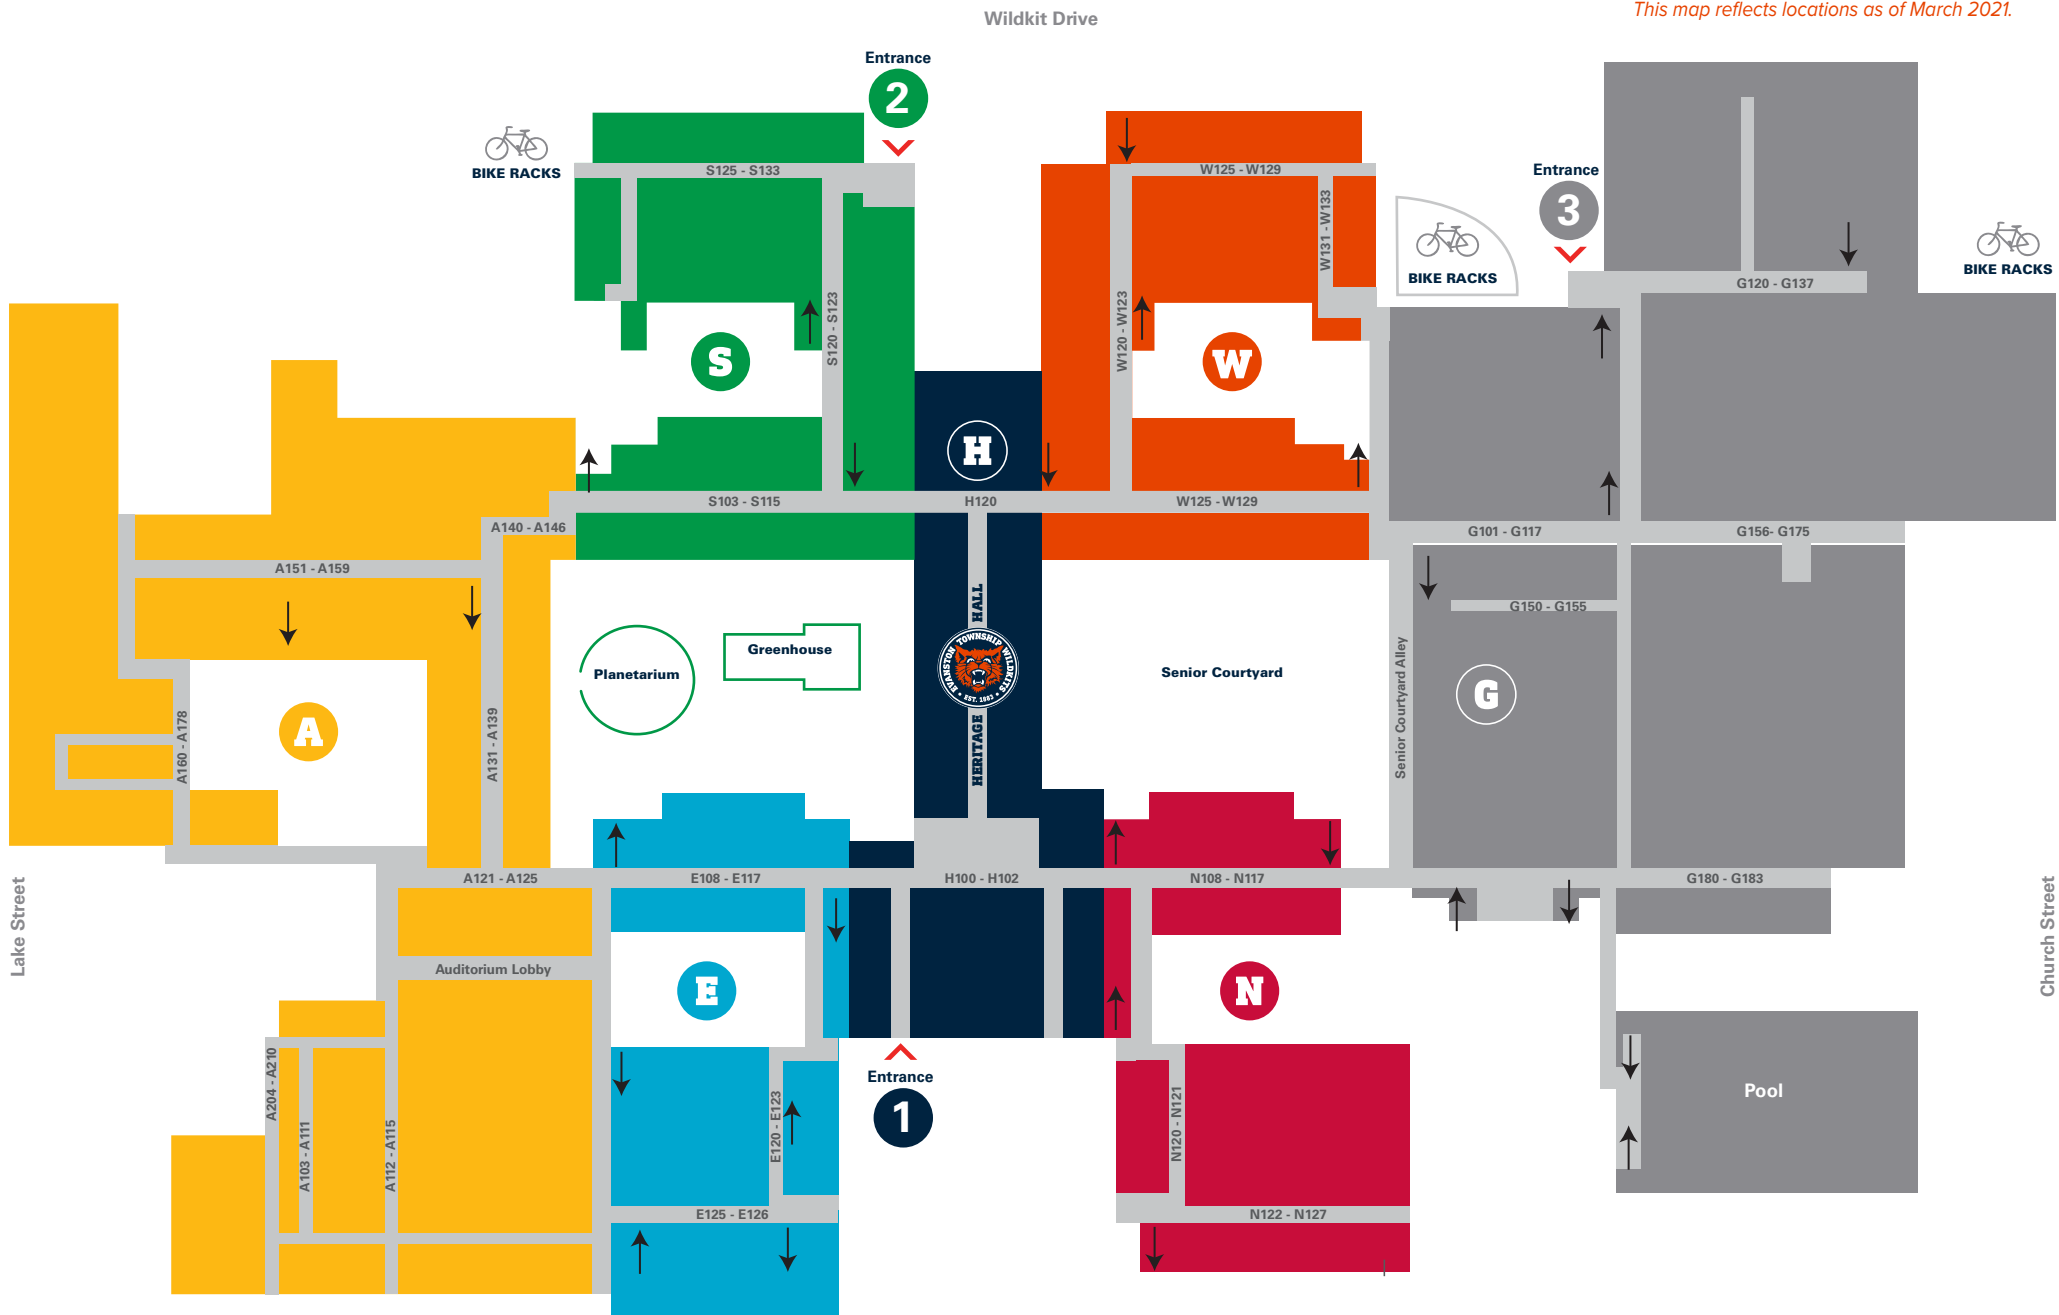

One Way Stairwells

Stairwell directions apply to all floors at ETHS.
This map reflects locations as of March 2021.

Lake Street

Church Street

Wildkit Drive

Dodge Avenue

↑ Up stairwell
↓ Down stairwell